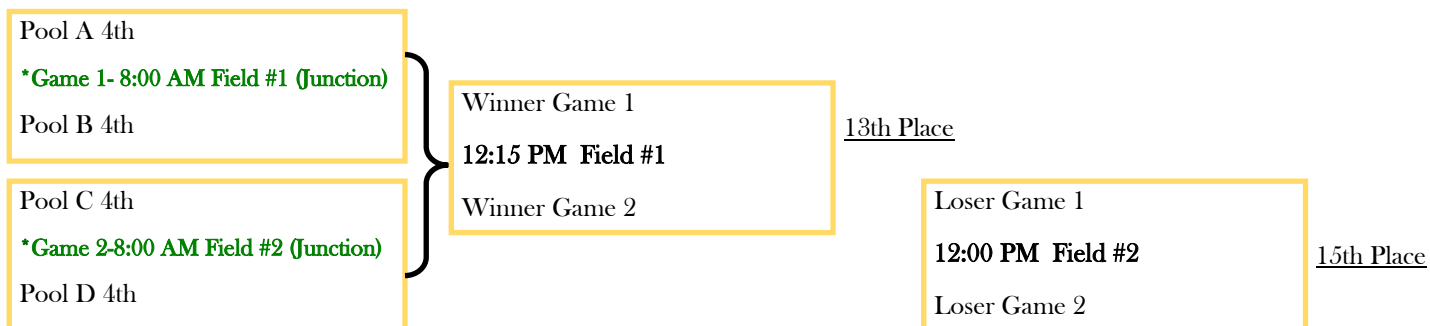

## ROUND-UP FLIGHT

\*8:00 Games will be played at Junction Avenue Fields

12:00 & 12:15 Games will be played at Ernie Rodrigues Softball Complex