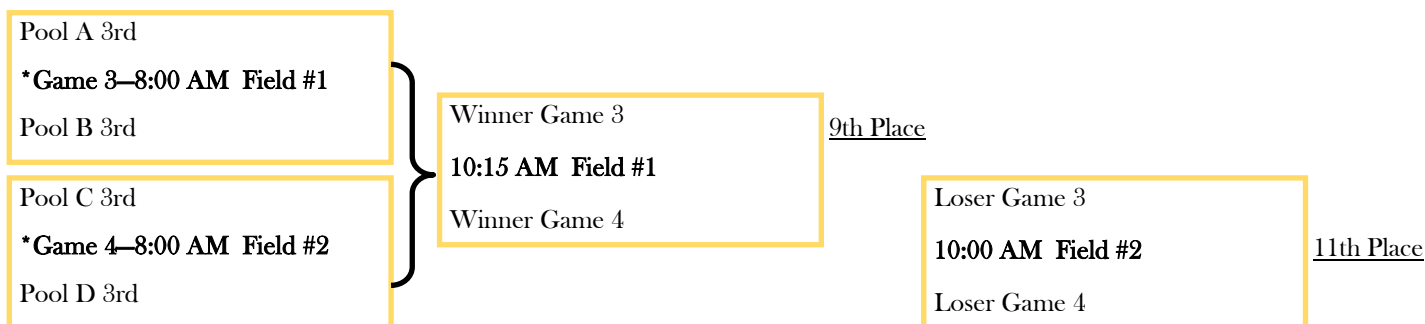

## ROUND-UP FLIGHT

\*8:00 Games will be played at Junction Avenue Fields

12:00 & 12:15 Games will be played at Ernie Rodrigues Softball Complex

## BRONCO FLIGHT

ALL Games in the Bronco Flight will be played at Ernie Rodrigues Softball Complex