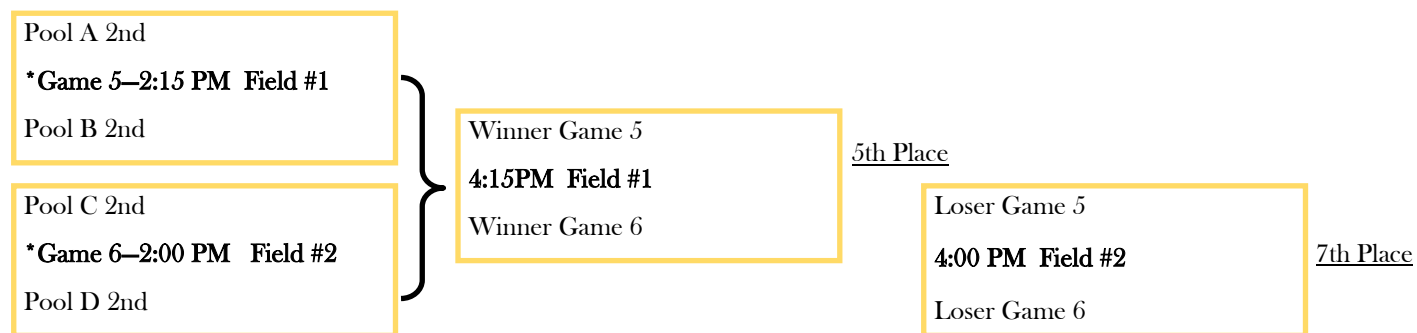

STAMPEDE FLIGHT

ALL Games in the Stampede Flight will be played at Ernie Rodrigues Softball Complex